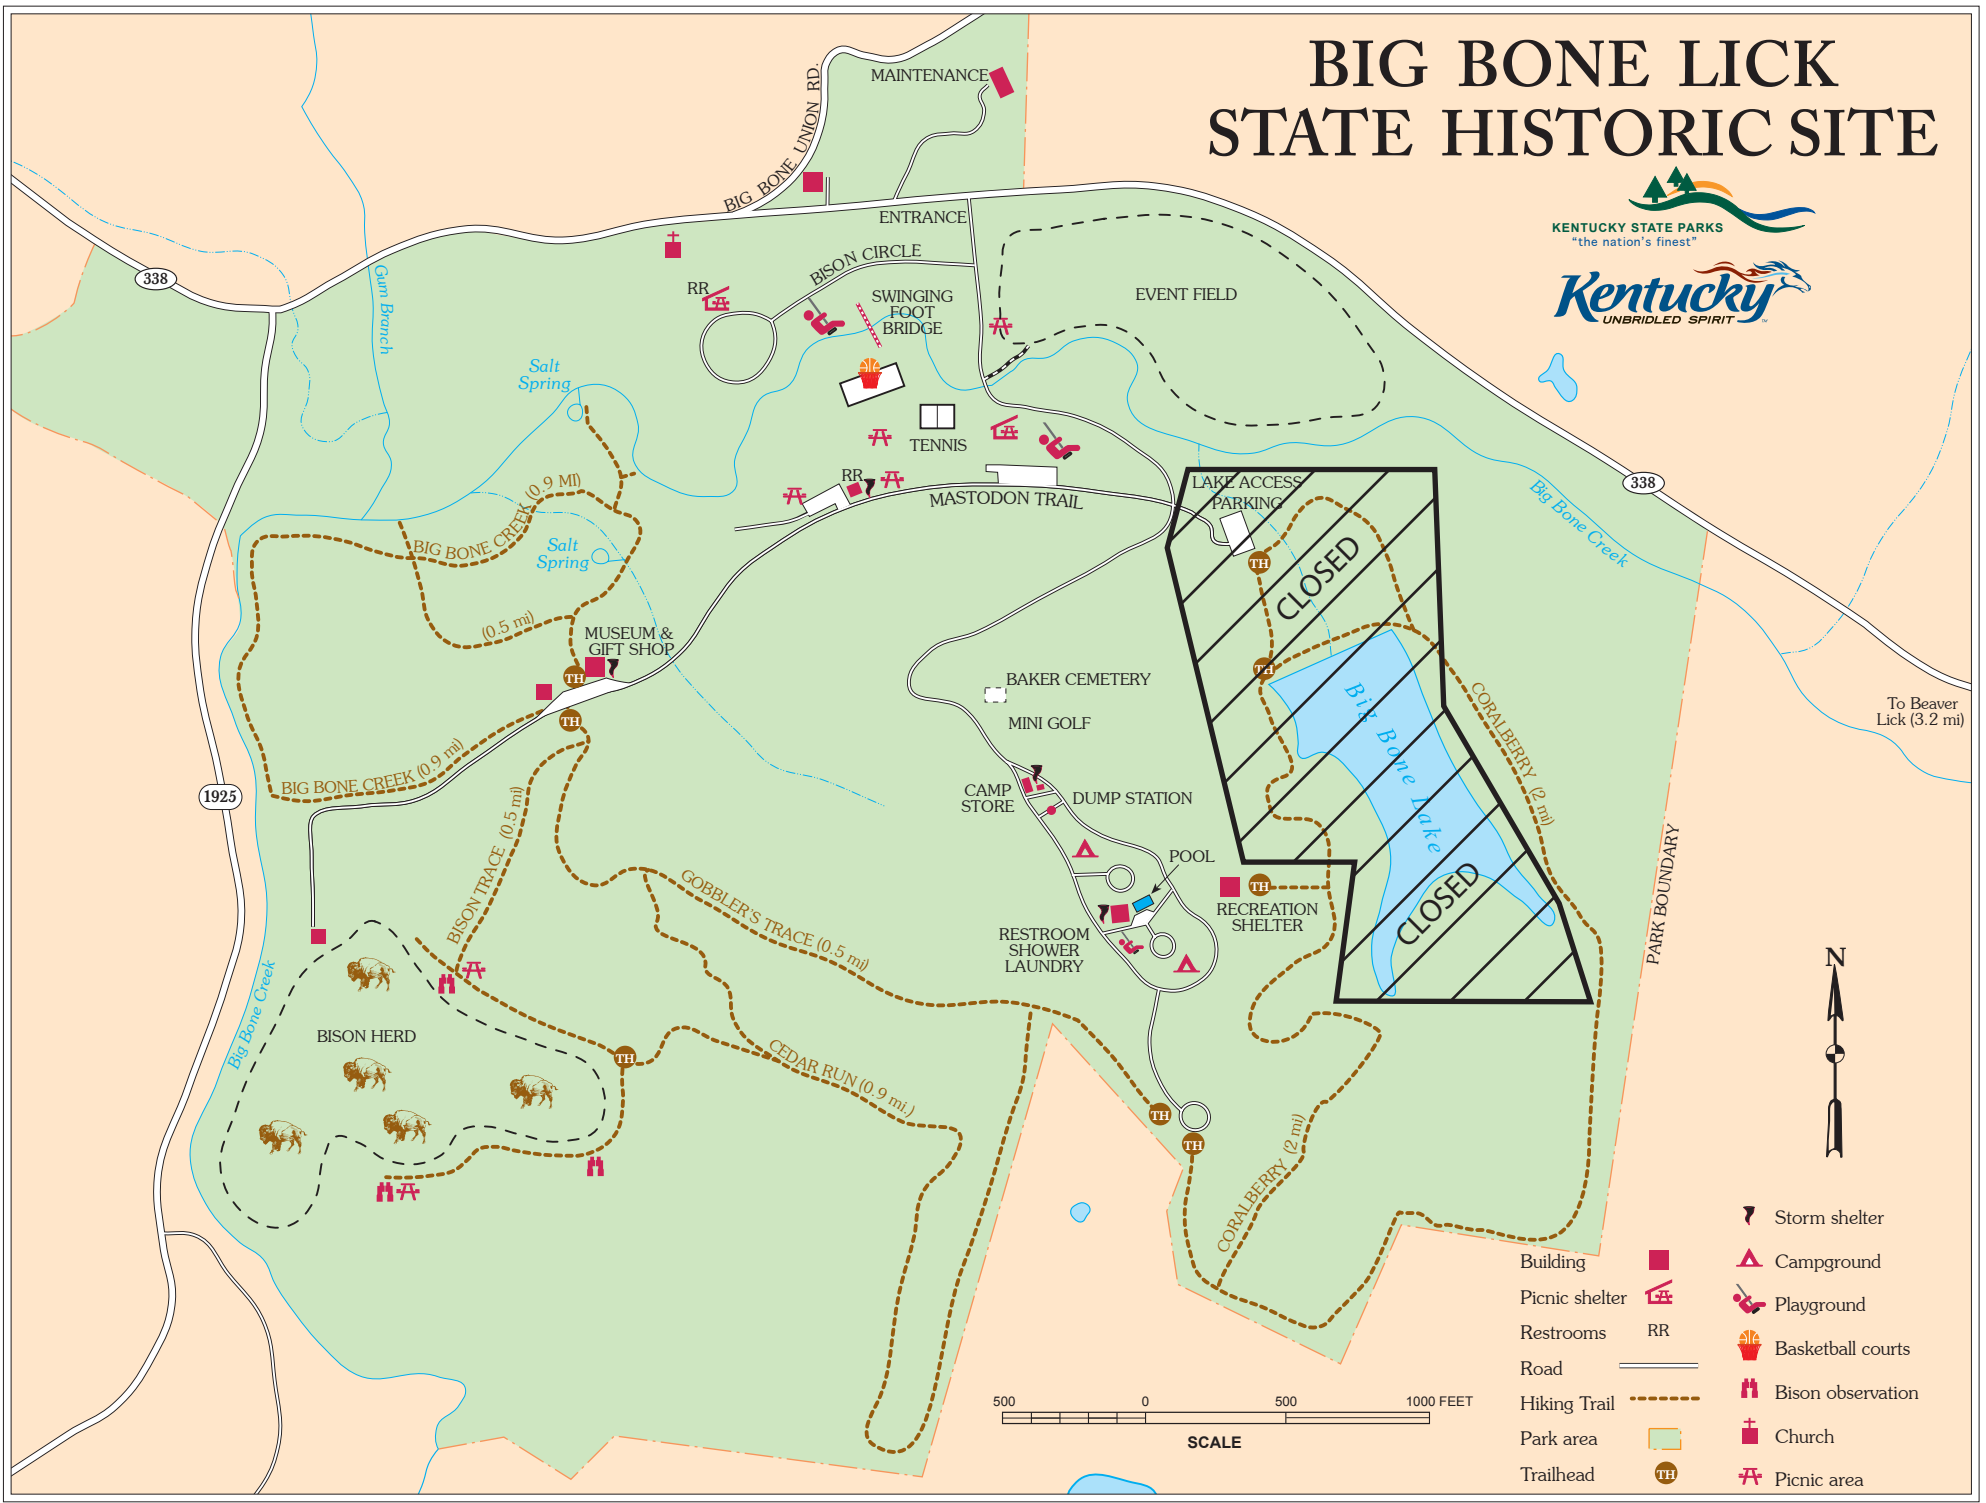

BIG BONE LICK STATE HISTORIC SITE

To Beaver Lick (3.2 mi)

PARK BOUNDARY

- Building
- Picnic shelter
- Restrooms
- Road
- Hiking Trail
- Park area
- Trailhead
- Storm shelter
- Campground
- Playground
- Basketball courts
- Bison observation
- Church
- Picnic area