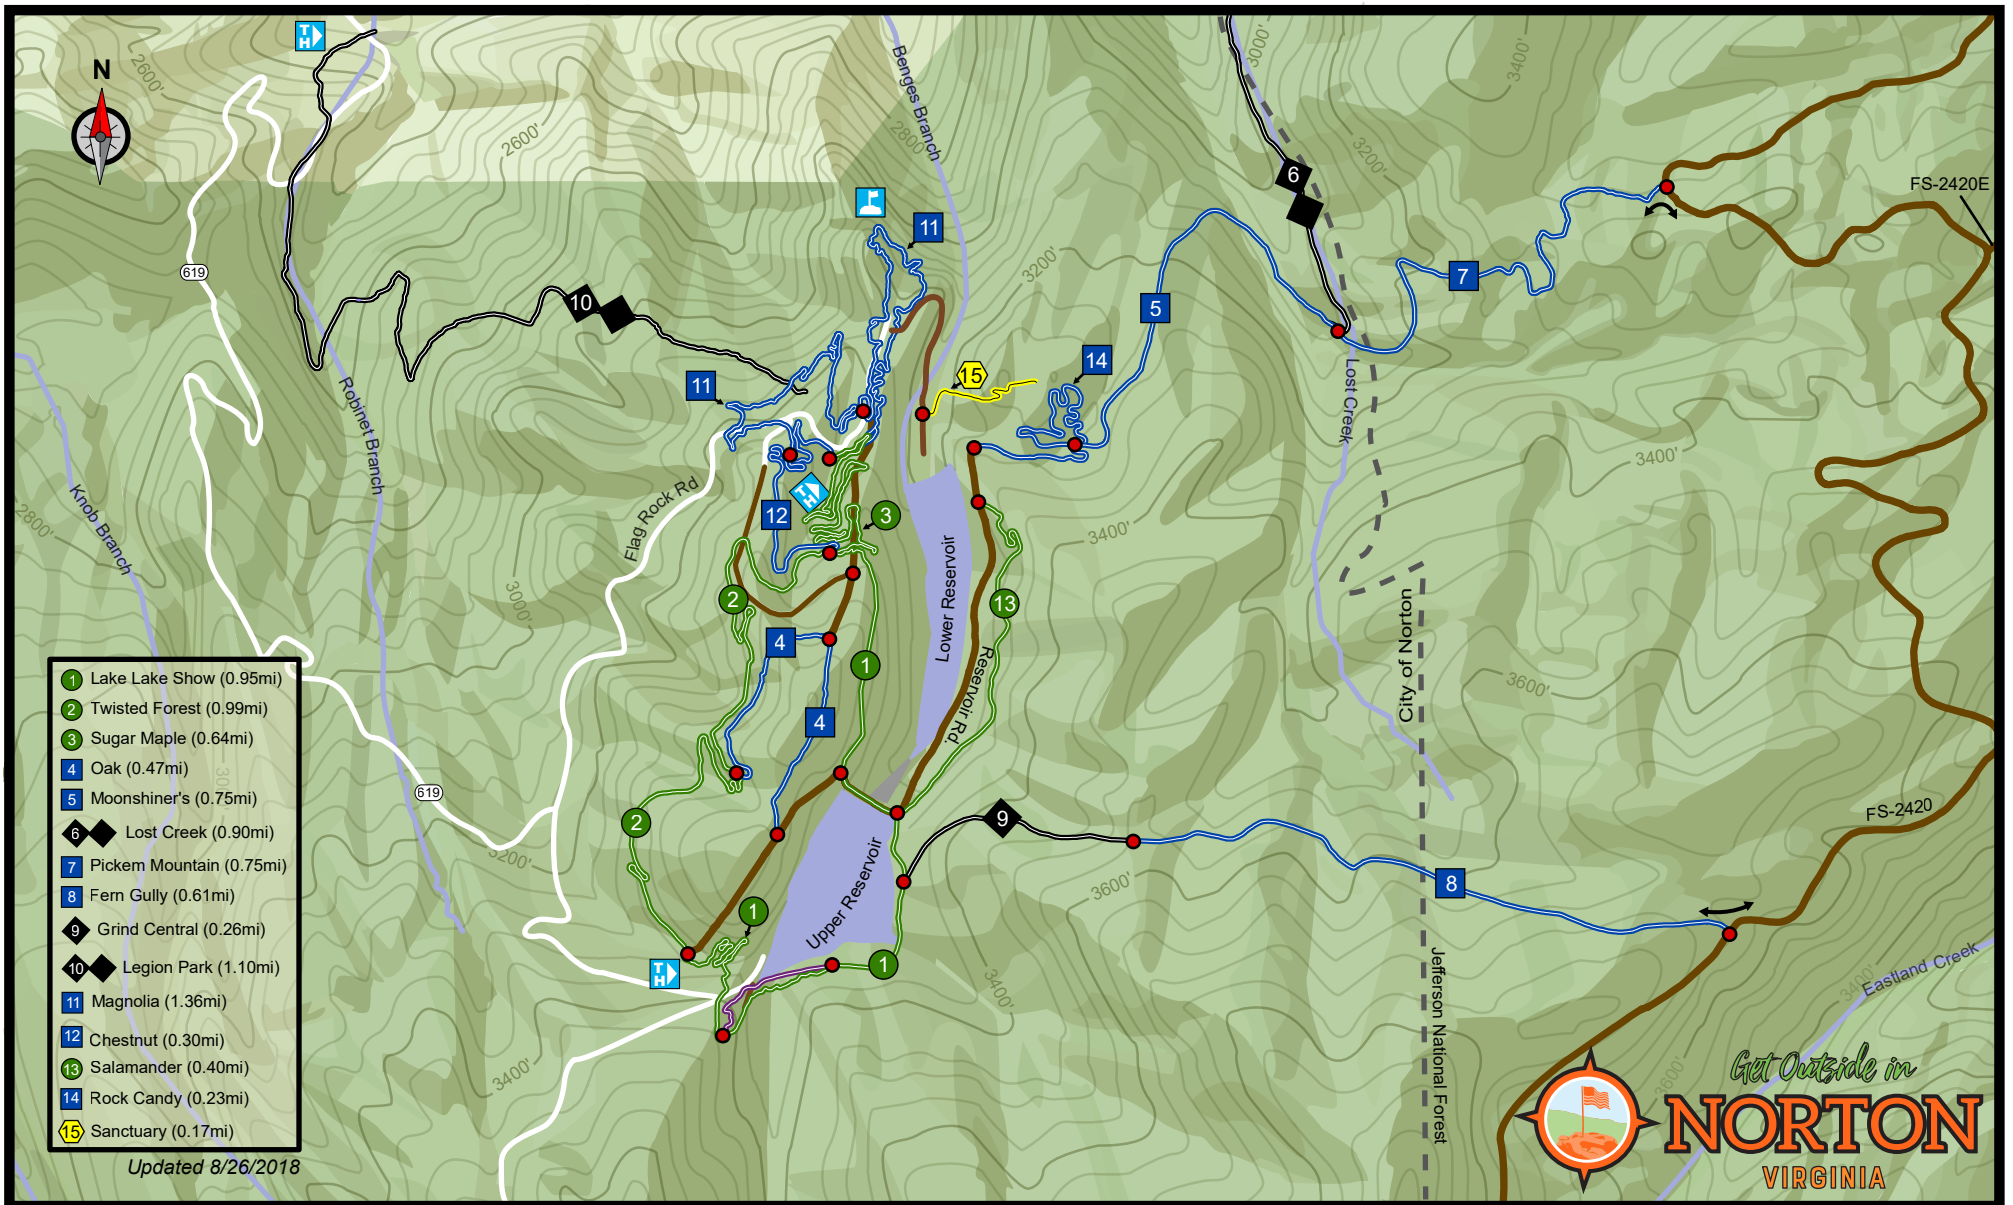

# FLAG ROCK AREA TRAILS

**VISIT US AT**  
**WWW.EXPLORENORTONVA.COM**  
**OR FRAT.BIKE**

	Trailhead Parking		Flag Rock Overlook		Trail Junction
	Novice		Intermediate		Advanced
	Expert		Climber Trail		Connector
	Unpaved Road				