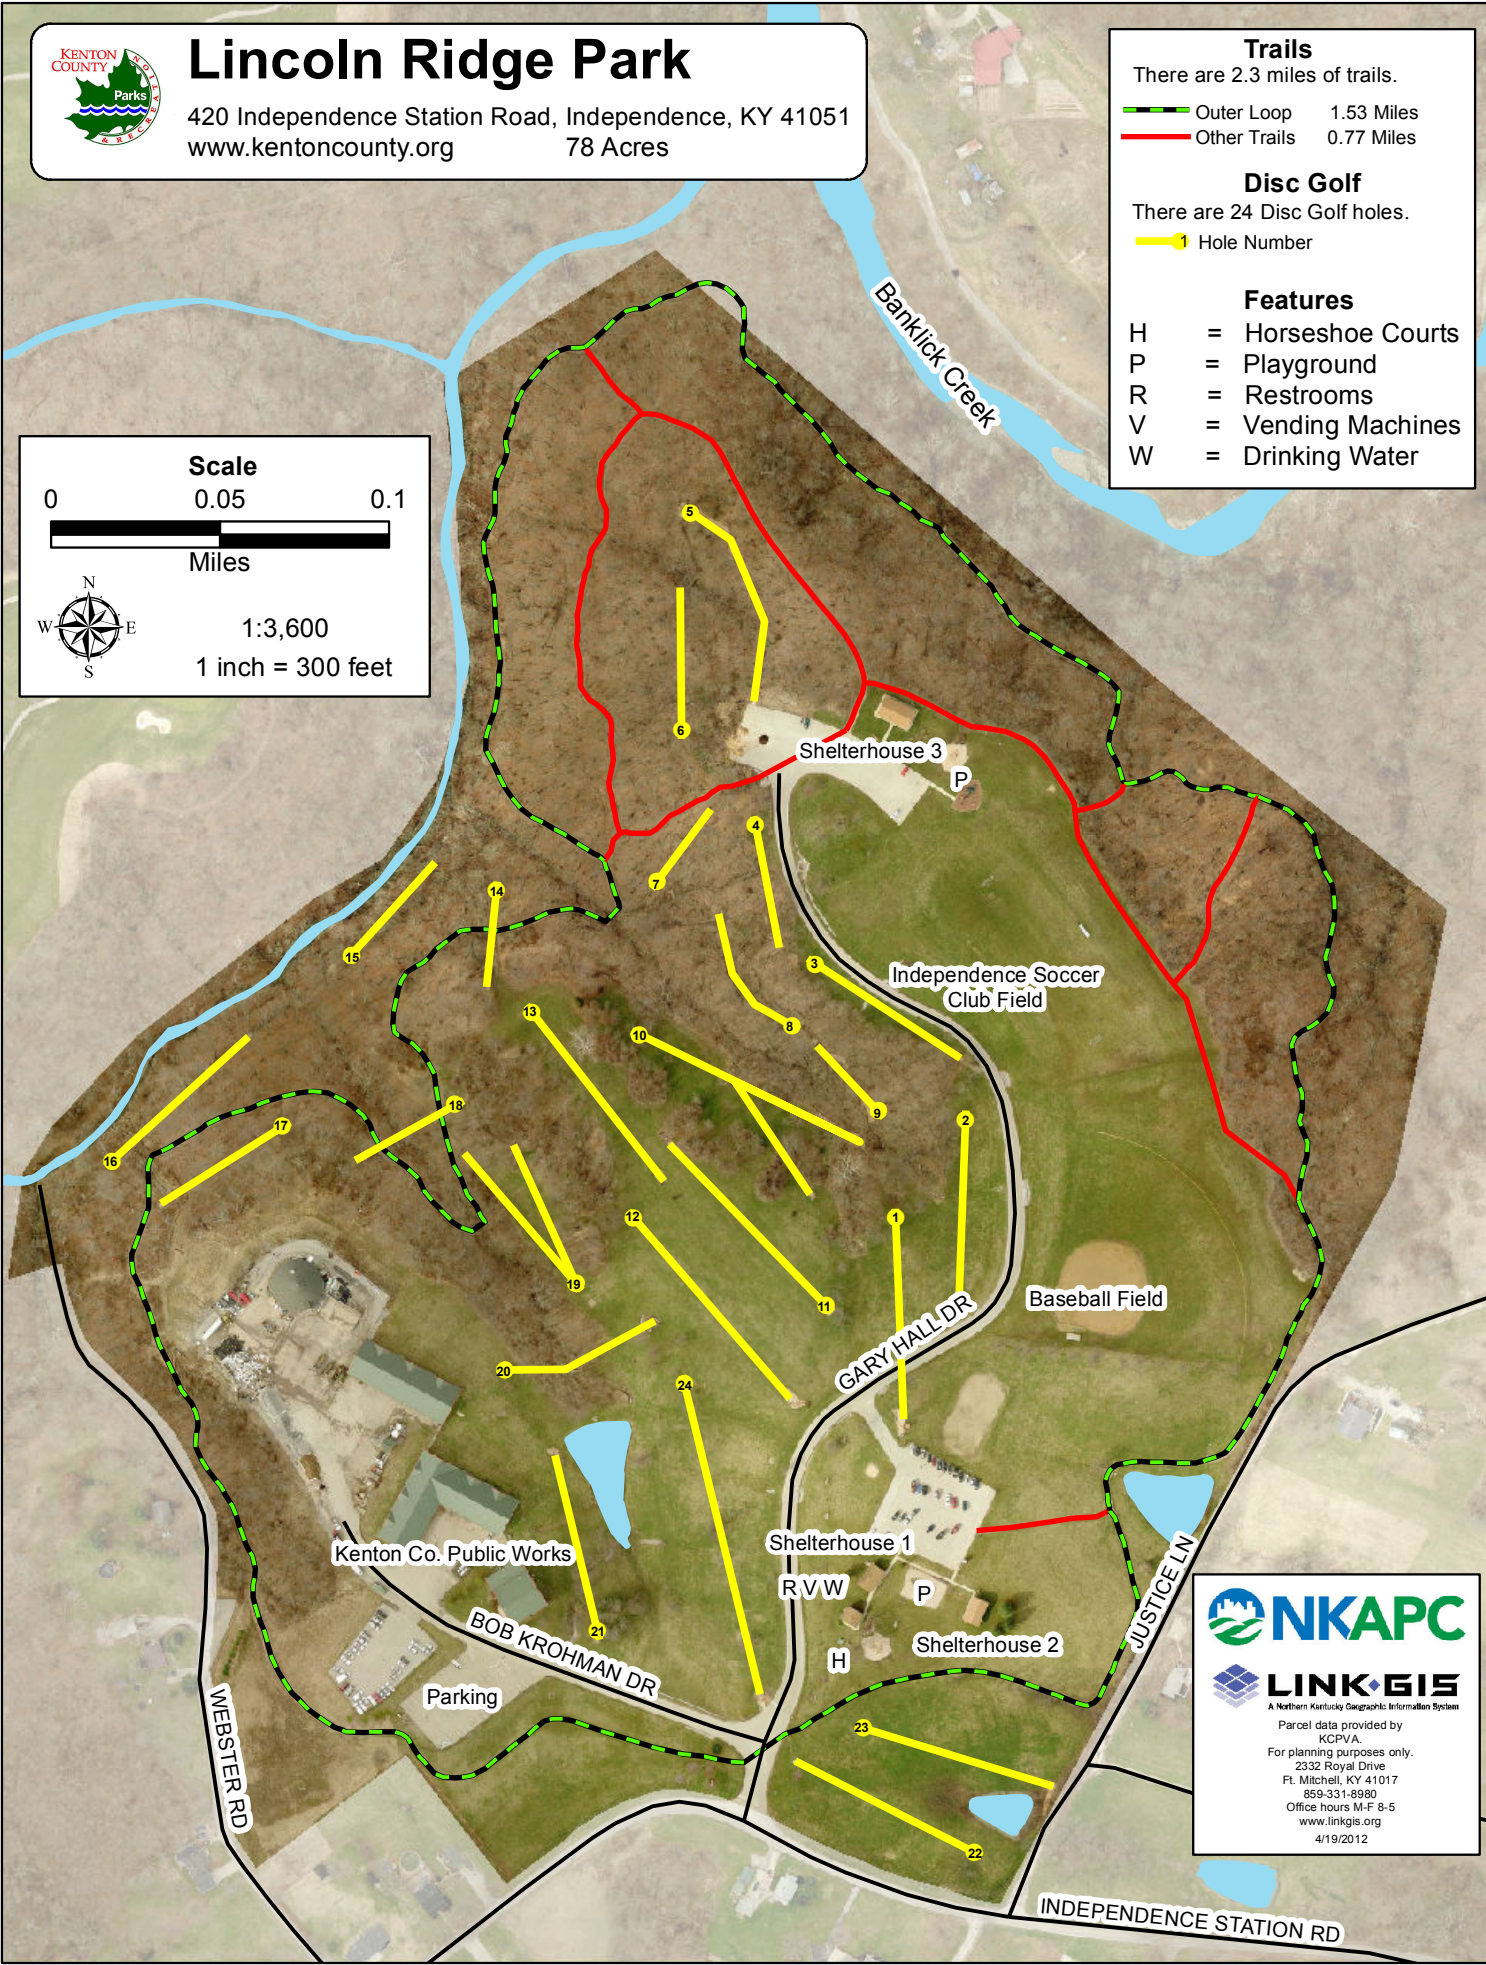

Lincoln Ridge Park

420 Independence Station Road, Independence, KY 41051
www.kentoncounty.org 78 Acres

- Trails**
There are 2.3 miles of trails.
- Outer Loop 1.53 Miles
 - Other Trails 0.77 Miles
- Disc Golf**
There are 24 Disc Golf holes.
- Hole Number
- Features**
- H = Horseshoe Courts
 - P = Playground
 - R = Restrooms
 - V = Vending Machines
 - W = Drinking Water

Scale

0 0.05 0.1
Miles

1:3,600
1 inch = 300 feet

NKAPC
LINK GIS
A Northern Kentucky Geographic Information System

Parcel data provided by
KCPVA
For planning purposes only.
2332 Royal Drive
Ft. Mitchell, KY 41017
859-331-8980
Office hours M-F 8-5
www.linkgis.org
4/19/2012